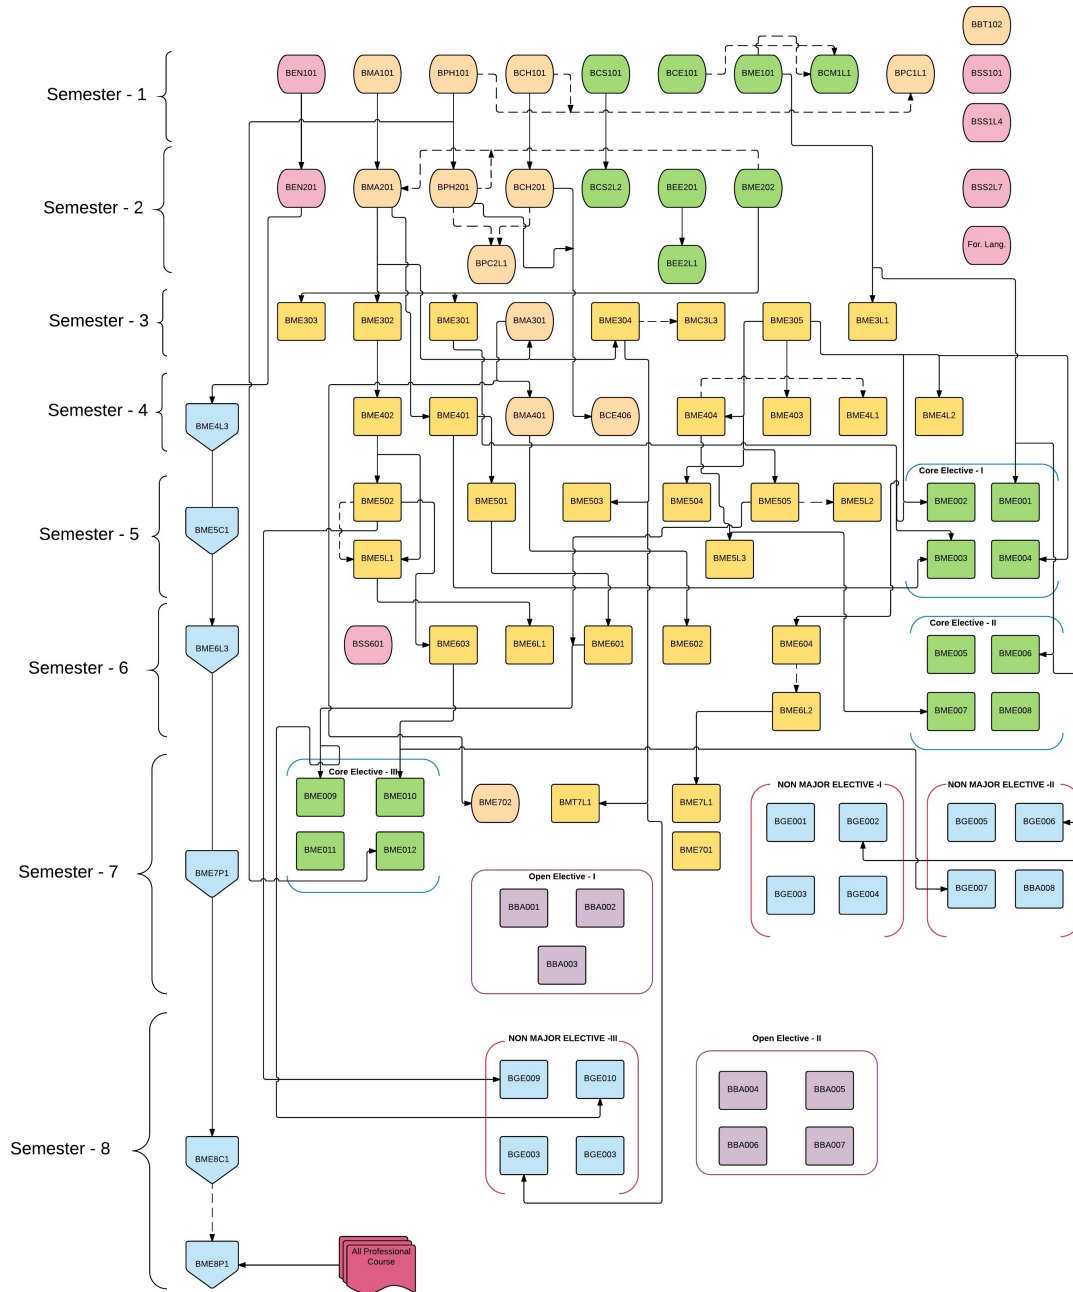

BHARATH INSTITUTE OF HIGHER EDUCATION AND RESEARCH

BTECH - MECHANICAL ENGINEERING-CURRICULUM CHART (CBCS SYSTEM)

- Arts & Humanities - H
- Basic Science - B
- Engineering Science - E
- Professional Core - PC
- Open Elective - OE
- Non Major Elective - NE
- Prerequisites
- Co-requisites
- Projects/Seminar/Internship